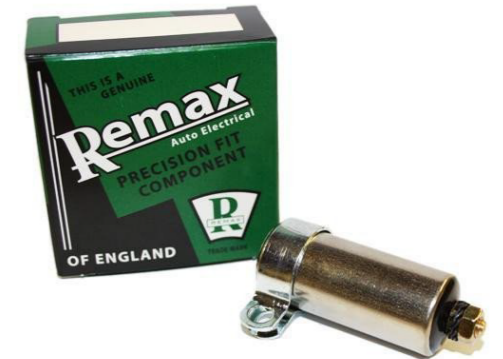

### Rotor Arm

ES222 - Rep Lucas  
DRB101C 400051  
405468 Fits DKY4A D2A  
23D4 25D4 DK4 DM2

ES222  
£3.60

### Rotor Arm

ES223 - Replaces Lucas  
DRB105C 400052  
405469 Fits D2A DKY4A  
23D4 25D4 DK4 DM2

ES223  
£5.45

### Contact Sets

ES79 - DSB122C 407050  
Fits D2A DKY4A DX4A  
DZ4A DVX4A DX6A  
DZ6A DVZ6A DVX6A

ES79  
£9.00

Remove the bracket and  
solder condenser into the baseplate.